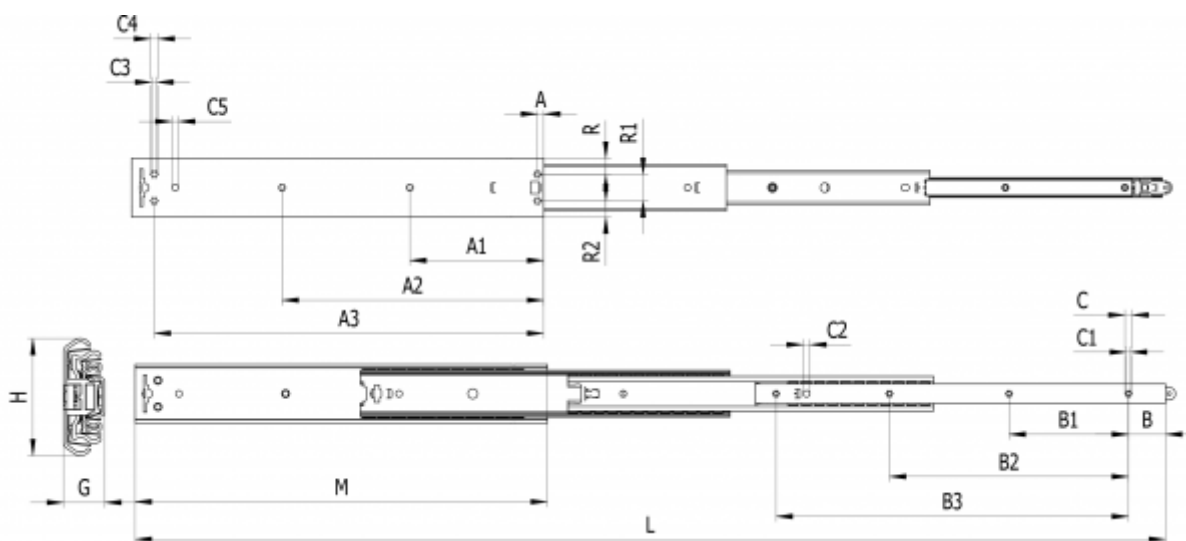

Article number: 11111M36

Description: Thomas Regout Telescopic Slide 11111M36 CONDOR, 4-piece
Length 700 mm / load cap. 100 kg / extension 1050 mm

Measures

A = 7.5	C = 8.1	L = 1050
A1 = 220	C1 = 5.1	Load capacity = 100
A2 = 440	C2 = 8	M = 700
A3 = 665	C3 = 6.5	R = 19.45
B = 45	C4 = 9.5	R1 = 32.02
B1 = 200	C5 = 8	R2 = 19.45
B2 = 400	G = 25.1	
B3 = 627.5	H = 70.9	